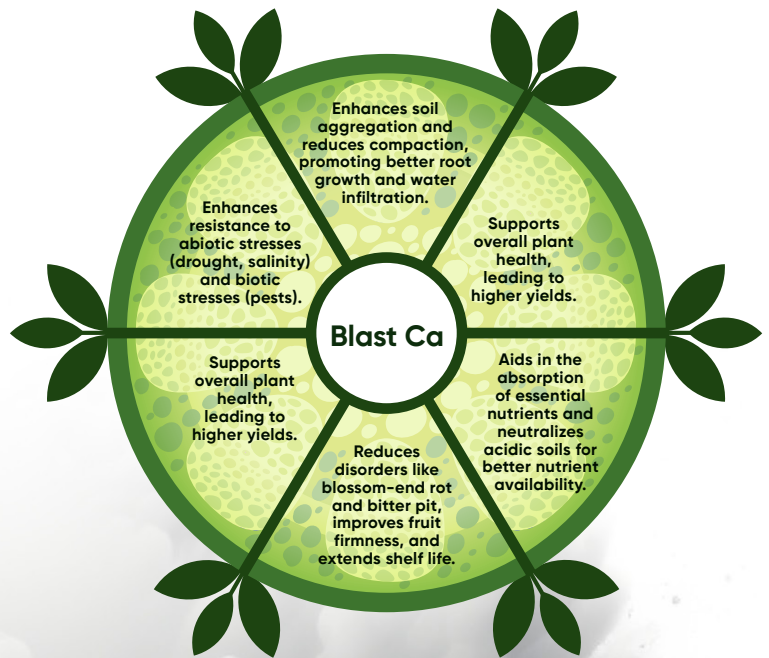

Advantages & Benefits